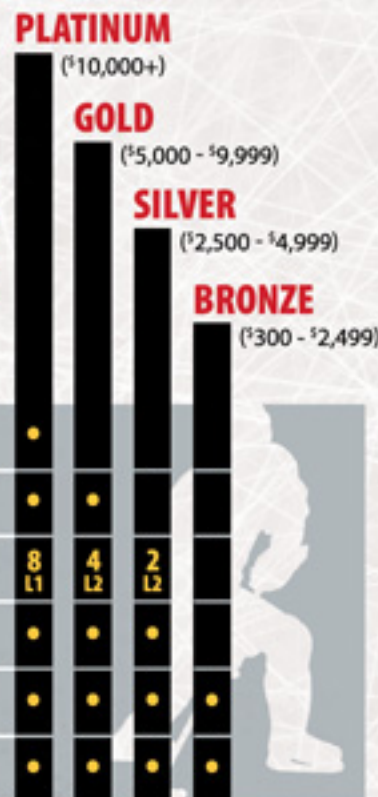

SPONSOR BENEFITS

SPONSORSHIP LEVELS

Customized Business Jersey	•	•	•	•
Framed 36x24 Team Photo	•	•	•	•
# of Season Tickets/Level	8 L1	4 L2	2 L2	•
Social Media Feature	•	•	•	•
Welcome Package	•	•	•	•
Listed as Partner on Website	•	•	•	•

PROGRAMS

Inside Front Cover	\$750
Outside Back Cover	\$750
Inside Back Cover	\$750
Signature Page	\$600
Full Page Ad	\$500
1/2 Page Ad	\$400
1/4 Page Ad	\$300

TEAM PHOTO

Team Photos	\$3,500
-------------	---------